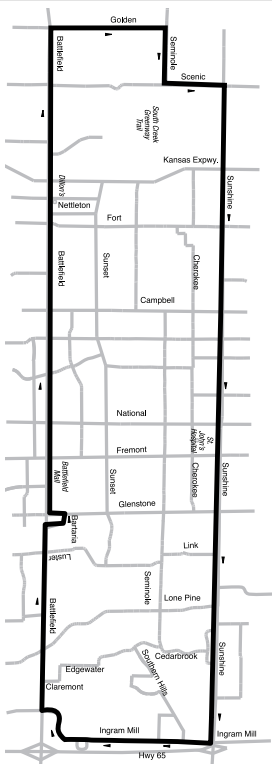

11 SUNSHINE

Effective February 2, 2009
CITY UTILITIES TRANSIT SERVICES

SATURDAY

Campbell & Sunshine	Glenstone & Sunshine	Ingram Mill & Sunshine	Battlefield Mall	Battlefield & Campbell	Battlefield & Scenic

BOLD TIMES INDICATES PM

Route begins at 10:48 AM at Boonville & Division.

1056	1105	1112	1125	1132	1140
1156	1205	1212	1225	1232	1240
1256	105	112	125	132	140
156	205	212	225	232	240
256	305	312	325	332	340
356	405	412	425	---	---

Route ends at 4:45 PM at Boonville & Division.

Note: Bus does not go to Park Central Transfer Station.

THE BUS *Call Us. We'll Plan Your Ride. 831-8782*