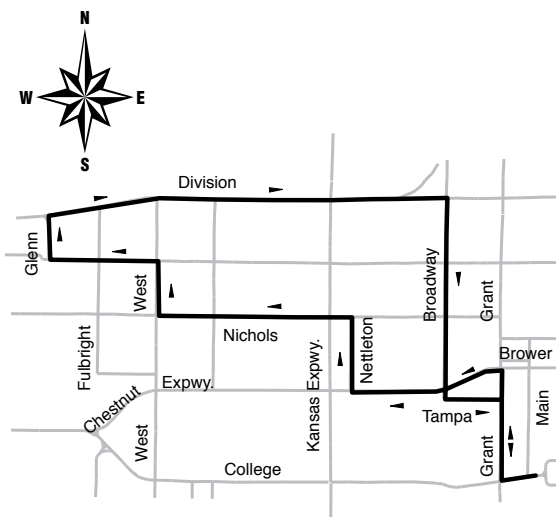

Route begins at 6:00 AM at Boonville & Division.

605	619	635
705	719	735
805	819	835
905	919	935
1005	1019	1035
1105	1119	1135
1205	1219	1235
105	119	135
205	219	235
305	319	335
405	419	435
505	519	535

Route ends at 5:35 PM at Boonville & Division.

13 NICHOLS & BROADWAY

Effective September 17, 2010
CITY UTILITIES TRANSIT SERVICES

SATURDAY

Park Central
Transfer Station

Division & Forest

Park Central
Transfer Station

BOLD TIMES INDICATES PM

Route begins at 6:30 AM at Boonville & Division.

705	719	735
805	819	835
905	919	935
1005	1019	1035
1105	1119	1135
1205	1219	1235
105	119	135
205	219	235
305	319	335
405	419	435
505	519	535

Route ends at 5:35 PM at Boonville & Division.

THE BUS *Call Us. We'll Plan
Your Ride. 831-8782*