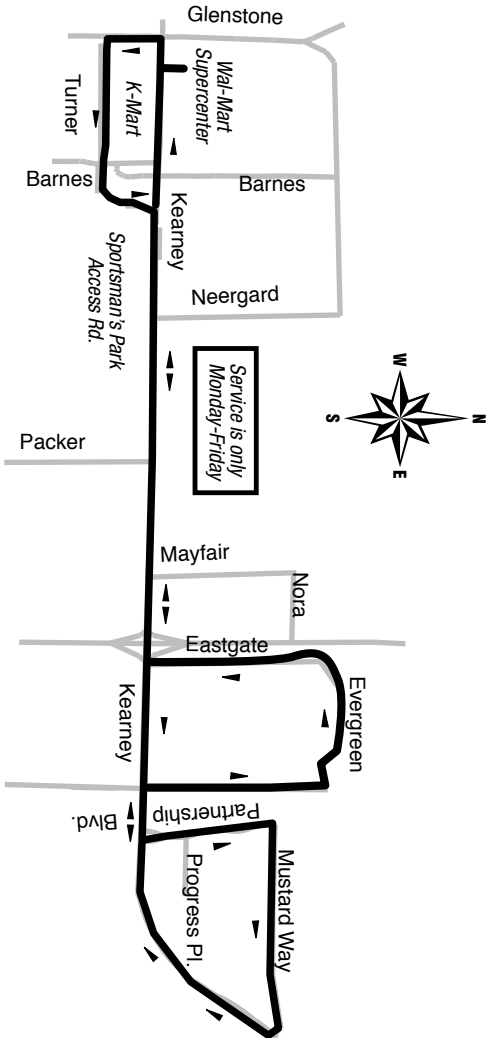

15 E. KEARNEY

Effective July 5, 2011
CITY UTILITIES TRANSIT SERVICES

MONDAY - FRIDAY

Kearney & Glenstone (E)

Partnership Industrial Ctr.

Kearney & Glenstone

BOLD TIMES INDICATES PM

Route begins at 6:20 AM at Boonville & Division.

630	640	700
730	740	800
830	840	900
930	940	1000
1030	1040	1100
1130	1140	1200
1230	1240	100
130	140	200
230	240	300
330	340	400
430	440	500
530	540	600

Note: Bus does not go to Park Central Transfer Station.

15 E. KEARNEY

Effective July 5, 2011
CITY UTILITIES TRANSIT SERVICES

NO SATURDAY SERVICE

THE BUS *Call Us. We'll Plan Your Ride. 831-8782*