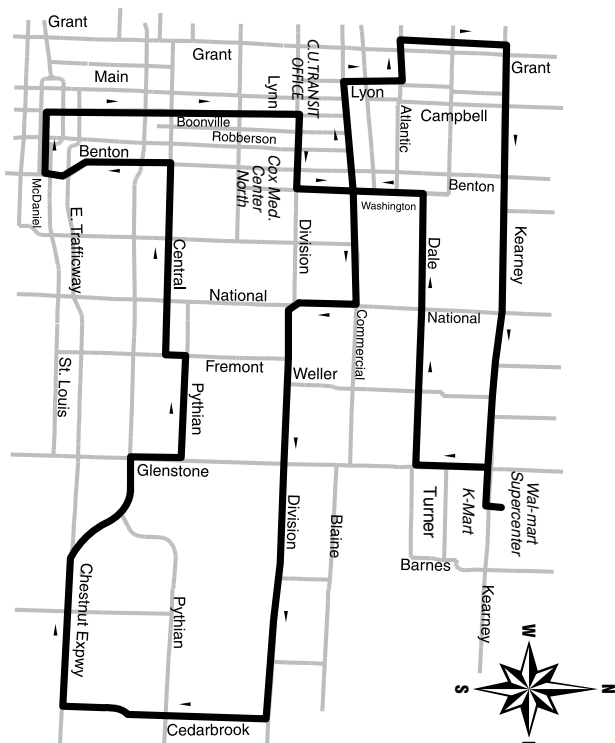

BOLD TIMES INDICATES PM

610	620	630	645	657
710	720	730	745	757
810	820	830	845	857
910	920	930	945	957
1010	1020	1030	1045	1057
1110	---	---	---	---

Route ends at 11:25 PM at Boonville and Division.

THE BUS

BOLD TIMES INDICATES PM

Route begins at 7:05 AM at Boonville and Division.

710	720	730	745	757
810	820	830	845	857
910	920	930	945	957
1010	1020	1030	1045	1057
1110	1120	1130	1145	1157
1210	1220	1230	1245	1257
110	120	130	145	157
210	220	230	245	257
310	320	330	345	357
410	420	430	445	457
510	520	530	545	557
610	620	630	645	657
710	720	730	745	757
810	820	830	845	857
910	920	930	945	957
1010	1020	1030	1045	1057
1110	---	---	---	---

Route ends at 11:25 PM at Boonville and Division.

MAJOR HOLIDAYS

Route begins at 8:05 AM at Boonville and Division.

810	820	830	845	857
910	920	930	945	957
1010	1020	1030	1045	1057
1110	1120	1130	1145	1157
1210	1220	1230	1245	1257
110	120	130	145	157
210	220	230	245	257
310	320	330	345	357
410	420	430	445	457
510	520	530	545	557
610	---	---	---	---

Route ends at 6:25 PM at Boonville and Division.

THE BUS *Call Us. We'll Plan
Your Ride. 831-8782*