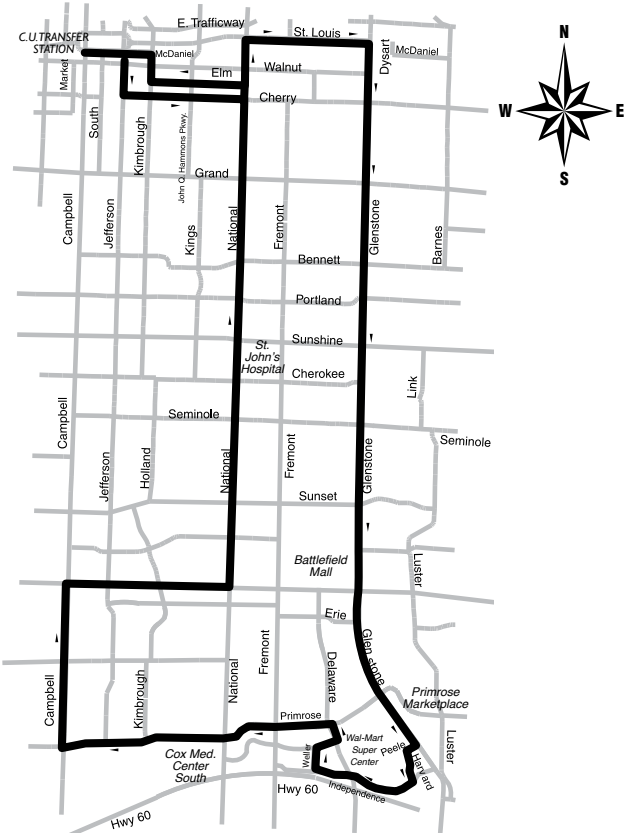

Route ends at 11:30 PM at Boonville and Division.

25 BLUE ROUTE

Effective October 10, 2011
CITY UTILITIES TRANSIT SERVICES

SUNDAYS

Park Central Transfer Station	Grand & Glenstone	Battlefield Mall	S. Wal-Mart Supercenter	Campbell & Battlefield	National & Sunshin	Elm & National
-------------------------------	-------------------	------------------	-------------------------	------------------------	--------------------	----------------

BOLD TIMES INDICATES PM

Route begins at 7:05 AM at Boonville and Division.

710	720	730	735	745	755	802
810	820	830	835	845	855	902
910	920	930	935	945	955	1002
1010	1020	1030	1035	1045	1055	1102
1110	1120	1130	1135	1145	1155	1202
1210	1220	1230	1235	1245	1255	102
110	120	130	135	145	155	202
210	220	230	235	245	255	302
310	320	330	335	345	355	402
410	420	430	435	445	455	502
510	520	530	535	545	555	602
610	620	630	635	645	655	702
710	720	730	735	745	755	802
810	820	830	835	845	855	902
910	920	930	935	945	955	1002
1010	1020	1030	1035	1045	1055	1102
1110	---	---	---	---	---	---

Route ends at 11:30 PM at Boonville and Division.

MAJOR HOLIDAYS

Route begins at 8:05 AM at Boonville and Division.

810	820	830	835	845	855	902
910	920	930	935	945	955	1002
1010	1020	1030	1035	1045	1055	1102
1110	1120	1130	1135	1145	1155	1202
1210	1220	1230	1235	1245	1255	102
110	120	130	135	145	155	202
210	220	230	235	245	255	302
310	320	330	335	345	355	402
410	420	430	435	445	455	502
510	520	530	535	545	555	602
610	---	---	---	---	---	---

Route ends at 6:30 PM at Boonville and Division.

THE BUS *Call Us. We'll Plan Your Ride. 831-8782*