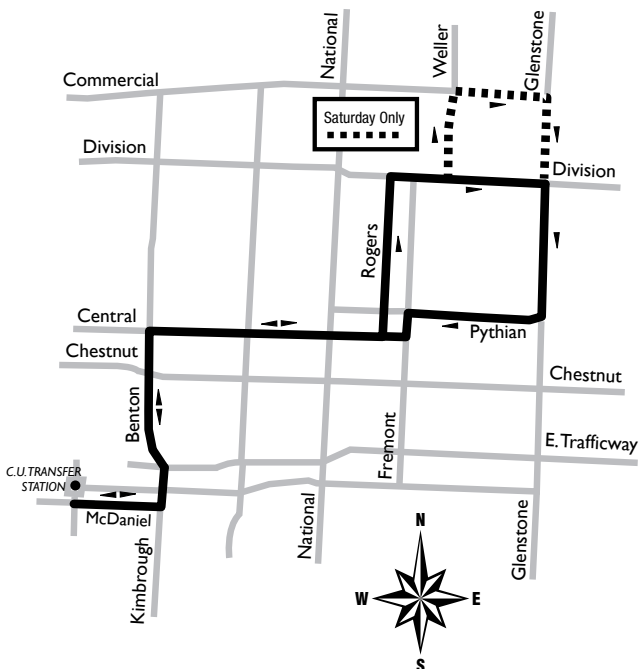

### BOLD TIMES INDICATES PM

Route begins at 6:00 AM at Boonville & Division.

635	650	705
735	750	805
835	850	905
935	950	1005
1035	1050	1105
1135	1150	<b>1205</b>
<b>1235</b>	<b>1250</b>	<b>105</b>
<b>135</b>	<b>150</b>	<b>205</b>
<b>235</b>	<b>250</b>	<b>305</b>
<b>335</b>	<b>350</b>	<b>405</b>
<b>435</b>	<b>450</b>	<b>505</b>
<b>535</b>	<b>550</b>	<b>605</b>

Route ends at 6:10 PM at Boonville & Division.

# 4 EAST CENTRAL

Effective January 4, 2009  
CITY UTILITIES TRANSIT SERVICES

Route ends at 6:25 PM at Boonville & Division.