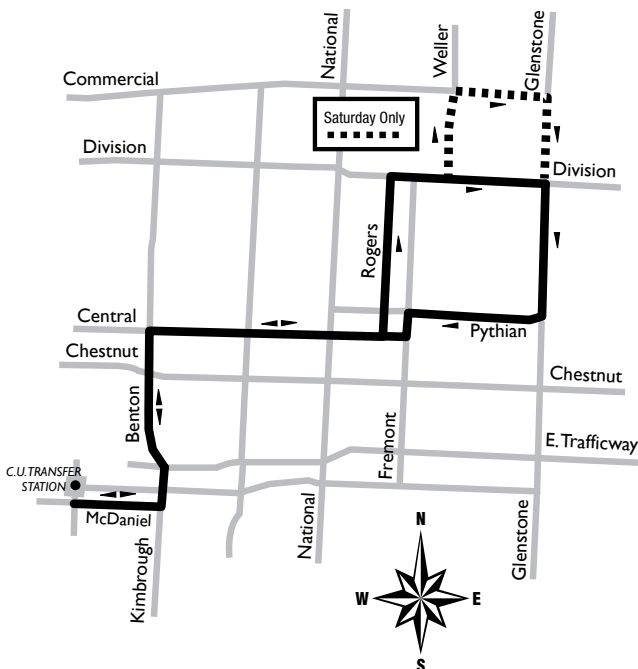

4 EAST CENTRAL

Effective January 4, 2009
CITY UTILITIES TRANSIT SERVICES

MONDAY - FRIDAY

Park Central
Transfer Station

Pythian & Glenstone

Park Central
Transfer Station

BOLD TIMES INDICATES PM

Route begins at 6:00 AM at Boonville & Division.

635	650	705
735	750	805
835	850	905
935	950	1005
1035	1050	1105
1135	1150	1205
1235	1250	105
135	150	205
235	250	305
335	350	405
435	450	505
535	550	605

Route ends at 6:10 PM at Boonville & Division.

4 EAST CENTRAL

Route ends at 6:25 PM at Boonville & Division.

THE BUS

Call Us. We'll Plan
Your Ride. 831-8782