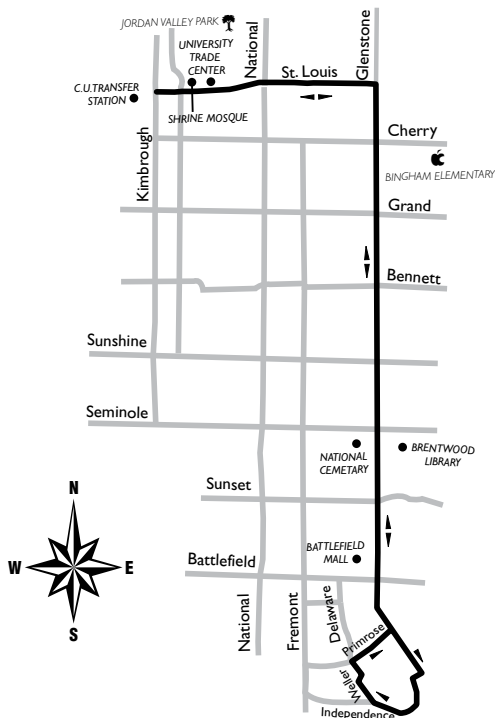

5 S. GLENSTONE

Effective June 1, 2011
CITY UTILITIES TRANSIT SERVICES

SATURDAY

Park Central Transfer Station	Glenstone & Sunshine (S)	Battlefield Mall	S. Wal-Mart Supercenter	Glenstone & Sunshine (N)	St. Louis & Glenstone	Boonville & Division	Park Central Transfer Station	Glenstone & Sunshine (S)	Battlefield Mall	S. Wal-Mart Supercenter	Glenstone & Sunshine (N)	St. Louis & Glenstone
AM SERVICE						PM SERVICE						
Route begins at 6:00 AM at Boonville & Division.						---	1205	1220	1225	1230	1243	1252
605	620	625	630	643	652	---	105	120	125	130	143	152
705	720	725	730	743	752	---	205	220	225	230	243	252
805	820	825	830	843	852	---	305	320	325	330	343	352
905	920	925	930	943	952	---	405	420	425	430	443	452
1005	1020	1025	1030	1043	1052	---	505	520	525	530	543	552
1105	1120	1125	1130	1143	1152	--	605	---	---	---	---	---

BOLD TIMES INDICATES PM

THE BUS

Call Us. We'll Plan Your Ride. 831-8782